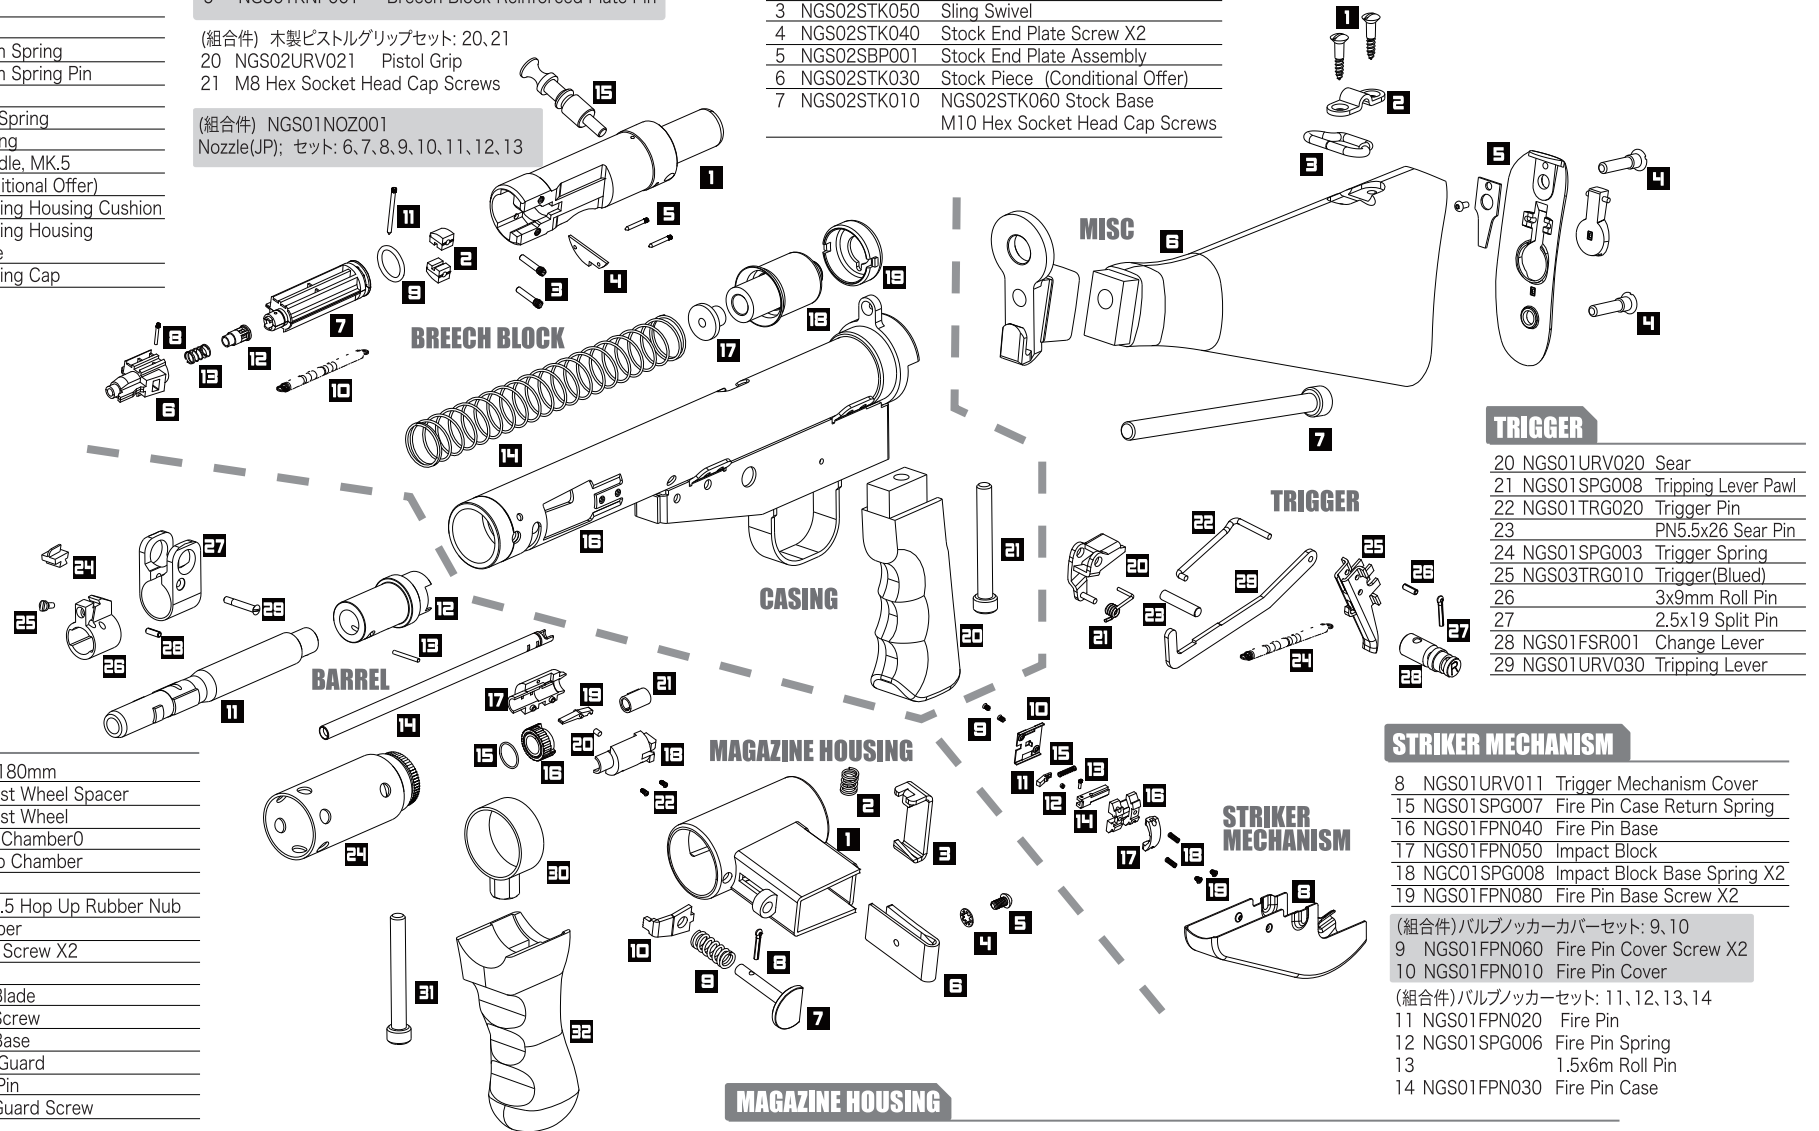

## BARREL

14	INNGSBRL180	Inner Barrel 180mm
15		Hop Up Adjust Wheel Spacer
16	NGS01HOP010	Hop Up Adjust Wheel
17	NGS01HOP02	Left Hop Up Chamber0
18	NGS01HOP030	Right Hop Up Chamber
19	NGS01HOP040	Hop Up Arm
20		JP MK.5 3X1.5 Hop Up Rubber Nub
21	NGS01HOP060	Hop Up Rubber
22		M2.5 Phillips Screw X2
23	NGS02HGD001	Barrel Nut
24	NGS02FST010	Front Sight Blade
25	NGS02FST041	Front Sight Screw
26	NGS02FST020	Front Sight Base
27	NGS02FST030	Front Sight Guard
28		3M Knurled Pin
29	NGS02FST020	Front Sight Guard Screw

## MAGAZINE HOUSING

1	NGS02LRV010	MK.5 Magazine Housing
2	NGS01SPG004	Magazine Catch Spring (Blue)
3	NGS03LRV020	Magazine Catch (Blue)
4		M5 Washer
5	SCW3/16-32_SR	3/16-32 Slotted Round Head Screw

6	NGS03LRV030	Retainer (Blue)
7	NGS03LRV002	Housing Plunger (Blue)
8		PN2.5x19_CTP 2.5x19 Split Pin
9	NGS01SPG005	Housing Plunger Spring
10	NGS03LRV040	Barrel Nut Catch (Blue)

## TRIGGER

20	NGS01URV020	Sear
21	NGS01SPG008	Tripping Lever Pawl
22	NGS01TRG020	Trigger Pin
23		PN5.5x26 Sear Pin
24	NGS01SPG003	Trigger Spring
25	NGS03TRG010	Trigger(Blue)
26		3x9mm Roll Pin
27		2.5x19 Split Pin
28	NGS01FSR001	Change Lever
29	NGS01URV030	Tripping Lever